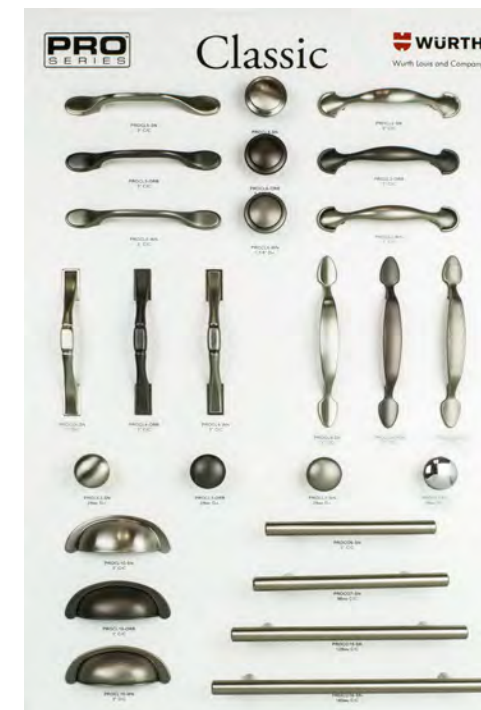

STILL LOOKING FOR MORE? VISIT: WWW.WURTHLAC.COM

Some items shown may not be stocked in all branches. Please call for availability. We regret that we cannot be liable for pictorial, typographical, or errors. Copyright© Wurth Louis and Company 2017. All rights reserved.

Albuquerque, NM (888) 422-5852	Denver, CO (888) 422-5852	Las Vegas, NV (800) 472-7755	San Antonio, TX (800) 444-0043
Anaheim, CA (800) 422-4389	Fremont, CA (800) 422-4467	Oklahoma City, OK (800) 444-0043	San Marcos, CA (800) 422-4389
Baton Rouge, LA (800) 444-0043	Grand Prairie, TX (800) 444-0043	Phoenix, AZ (800) 472-7755	San Diego, CA (800) 545-6847
Benton, AR (501) 778-6500	Houston, TX (800) 798-4150	Portland, OR (800) 452-2621	Seattle, WA (800) 452-2621
Brea, CA (800) 422-4389	Idaho Falls, ID (800) 224-8490	Salt Lake City, UT (800) 224-8490	

*SOME EXCLUSIONS MAY APPLY. VISIT LOCATION NEAR YOU OR ASK YOUR SALES REPRESENTATIVE FOR MORE DETAILS.